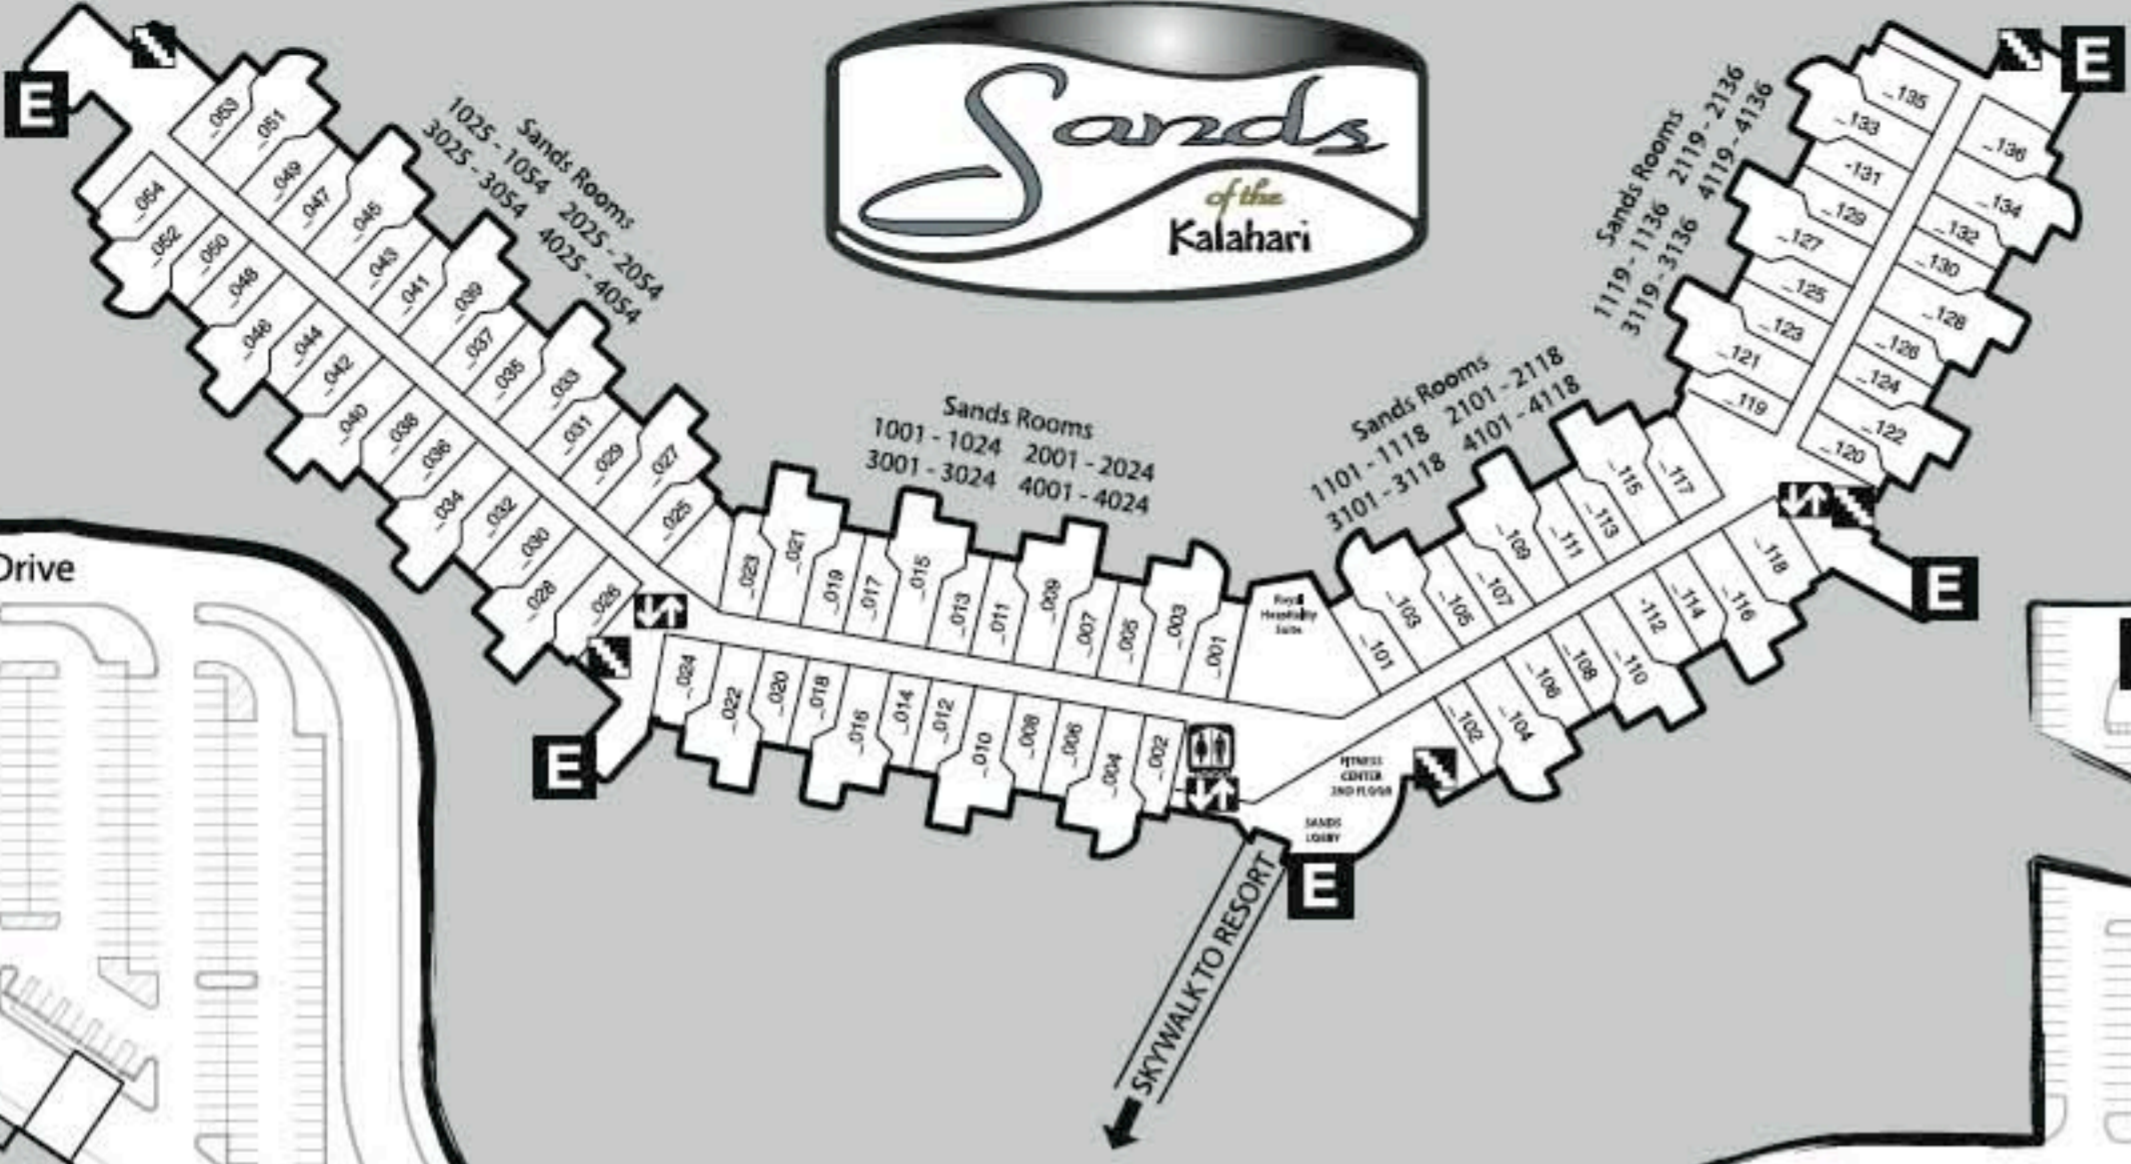

- 1221
- 1223
- 1225
- 1219
- 1217
- 1215
- 1211
- 1209
- 1207
- 1205
- 1203
- 1201

1st Floor
Sands Lobby
Congo Trader

2nd Floor
Sands Fitness Center
Skywalk

To Bunker Road and COUNTY A

Kalahari RESORT

The new Indoor Theme Park at Kalahari Resort in Wisconsin Dells features over 100,000 square feet of family fun and excitement with an unprecedented array of indoor attractions and activities!

Features include:

- 24 lanes of state-of-the-art Brunswick® bowling
- Ferris Wheel over 6 stories high - in a spectacular glass enclosure
- Hundreds of arcade games, simulators and redemption games
- 18 holes of mini golf - includes two water holes and a 25 ft. waterfall
- Two 32 ft. high climbing walls
- LaZer Runner™ Laser Tag & Battle Arena
- 28 ft. African-themed carousel - features gorilla, giraffe, lion, cheetah, rhino and more
- 430 ft., two-story elevated go cart track - both single and double rider cart
- And much more!

E Entrance

↕ Elevator

↘ Stairs

♿ Restrooms

+ First Aid

ATM ATM