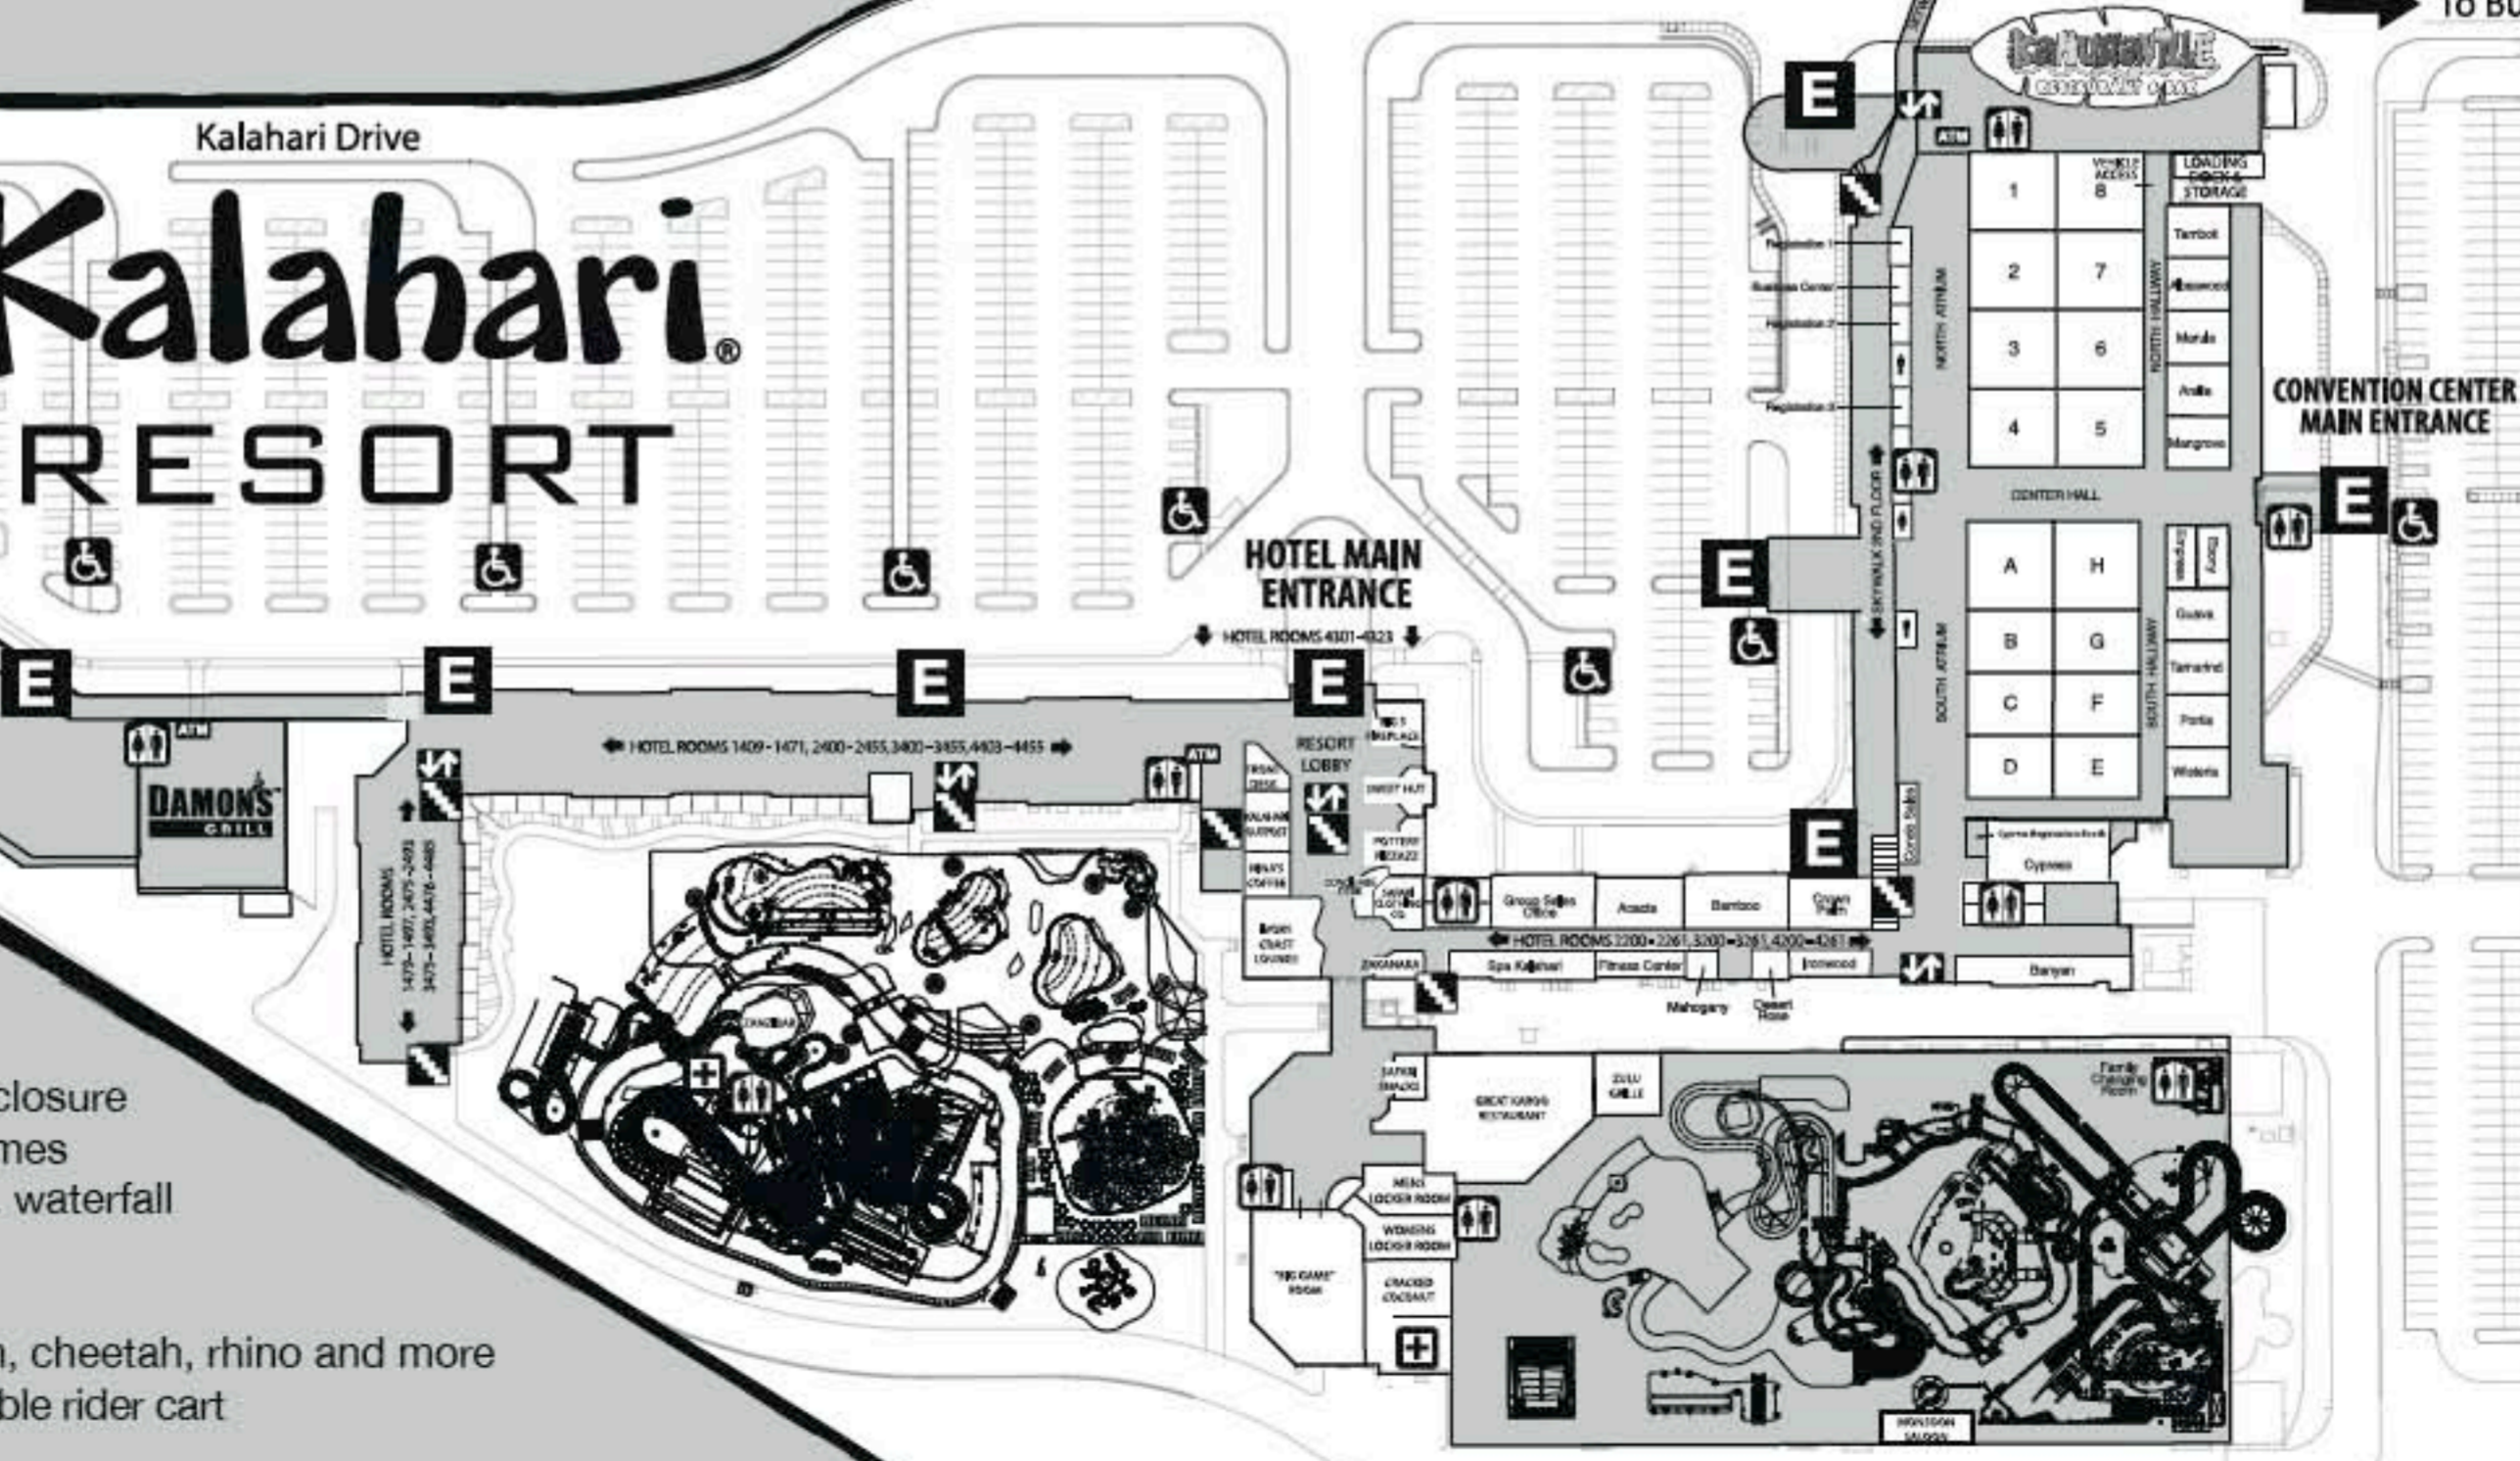

- 1221
- 1223
- 1225
- 1219
- 1217
- 1215
- 1211
- 1209
- 1207
- 1205
- 1203
- 1201

1st Floor
Sands Lobby
Congo Trader

2nd Floor
Sands Fitness Center
Skywalk

To Bunker Road and COUNTY A

Kalahari RESORT

The new Indoor Theme Park at Kalahari Resort in Wisconsin Dells features over 100,000 square feet of family fun and excitement with an unprecedented array of indoor attractions and activities!

Features include:

- 24 lanes of state-of-the-art Brunswick® bowling
- Ferris Wheel over 6 stories high - in a spectacular glass enclosure
- Hundreds of arcade games, simulators and redemption games
- 18 holes of mini golf - includes two water holes and a 25 ft. waterfall
- Two 32 ft. high climbing walls
- LaZer Runner™ Laser Tag & Battle Arena
- 28 ft. African-themed carousel - features gorilla, giraffe, lion, cheetah, rhino and more
- 430 ft., two-story elevated go cart track - both single and double rider cart
- And much more!

E Entrance

↕ Elevator

↘ Stairs

♿ Restrooms

+ First Aid

ATM ATM