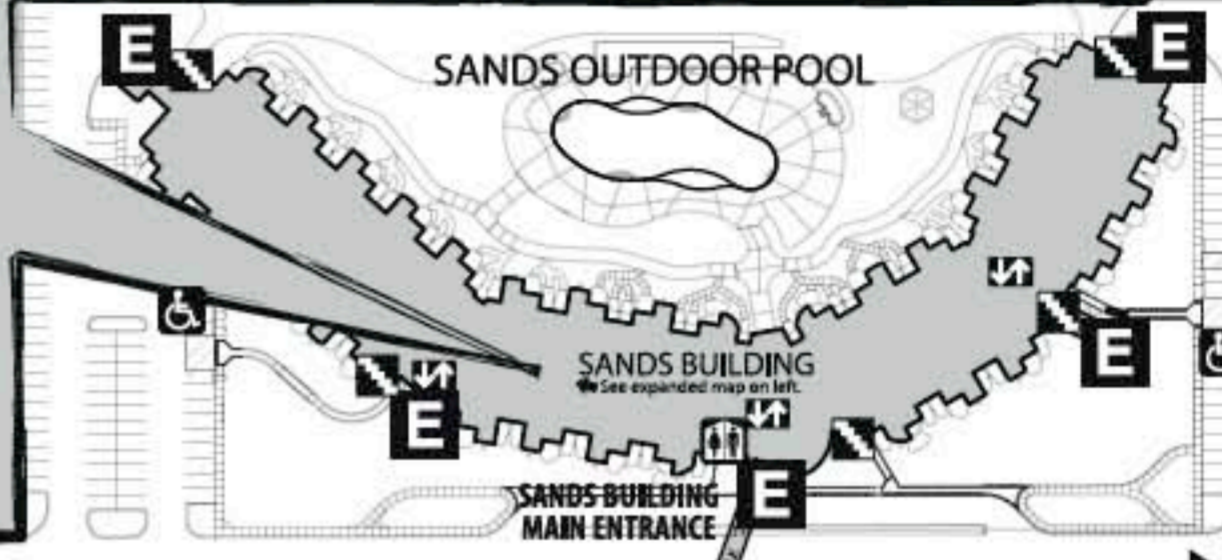

- 1221
- 1223
- 1225
- 1219
- 1217
- 1215
- 1211
- 1209
- 1207
- 1205
- 1203
- 1201

1st Floor
Sands Lobby
Congo Trader

2nd Floor
Sands Fitness Center
Skywalk

To Bunker Road and COUNTY A

Kalahari RESORT

The new Indoor Theme Park at Kalahari Resort in Wisconsin Dells features over 100,000 square feet of family fun and excitement with an unprecedented array of indoor attractions and activities!

Features include:

- 24 lanes of state-of-the-art Brunswick® bowling
- Ferris Wheel over 6 stories high - in a spectacular glass enclosure
- Hundreds of arcade games, simulators and redemption games
- 18 holes of mini golf - includes two water holes and a 25 ft. waterfall
- Two 32 ft. high climbing walls
- LaZer Runner™ Laser Tag & Battle Arena
- 28 ft. African-themed carousel - features gorilla, giraffe, lion, cheetah, rhino and more
- 430 ft., two-story elevated go cart track - both single and double rider cart
- And much more!

E Entrance

↕ Elevator

↘ Stairs

♿ Restrooms

+ First Aid

ATM ATM